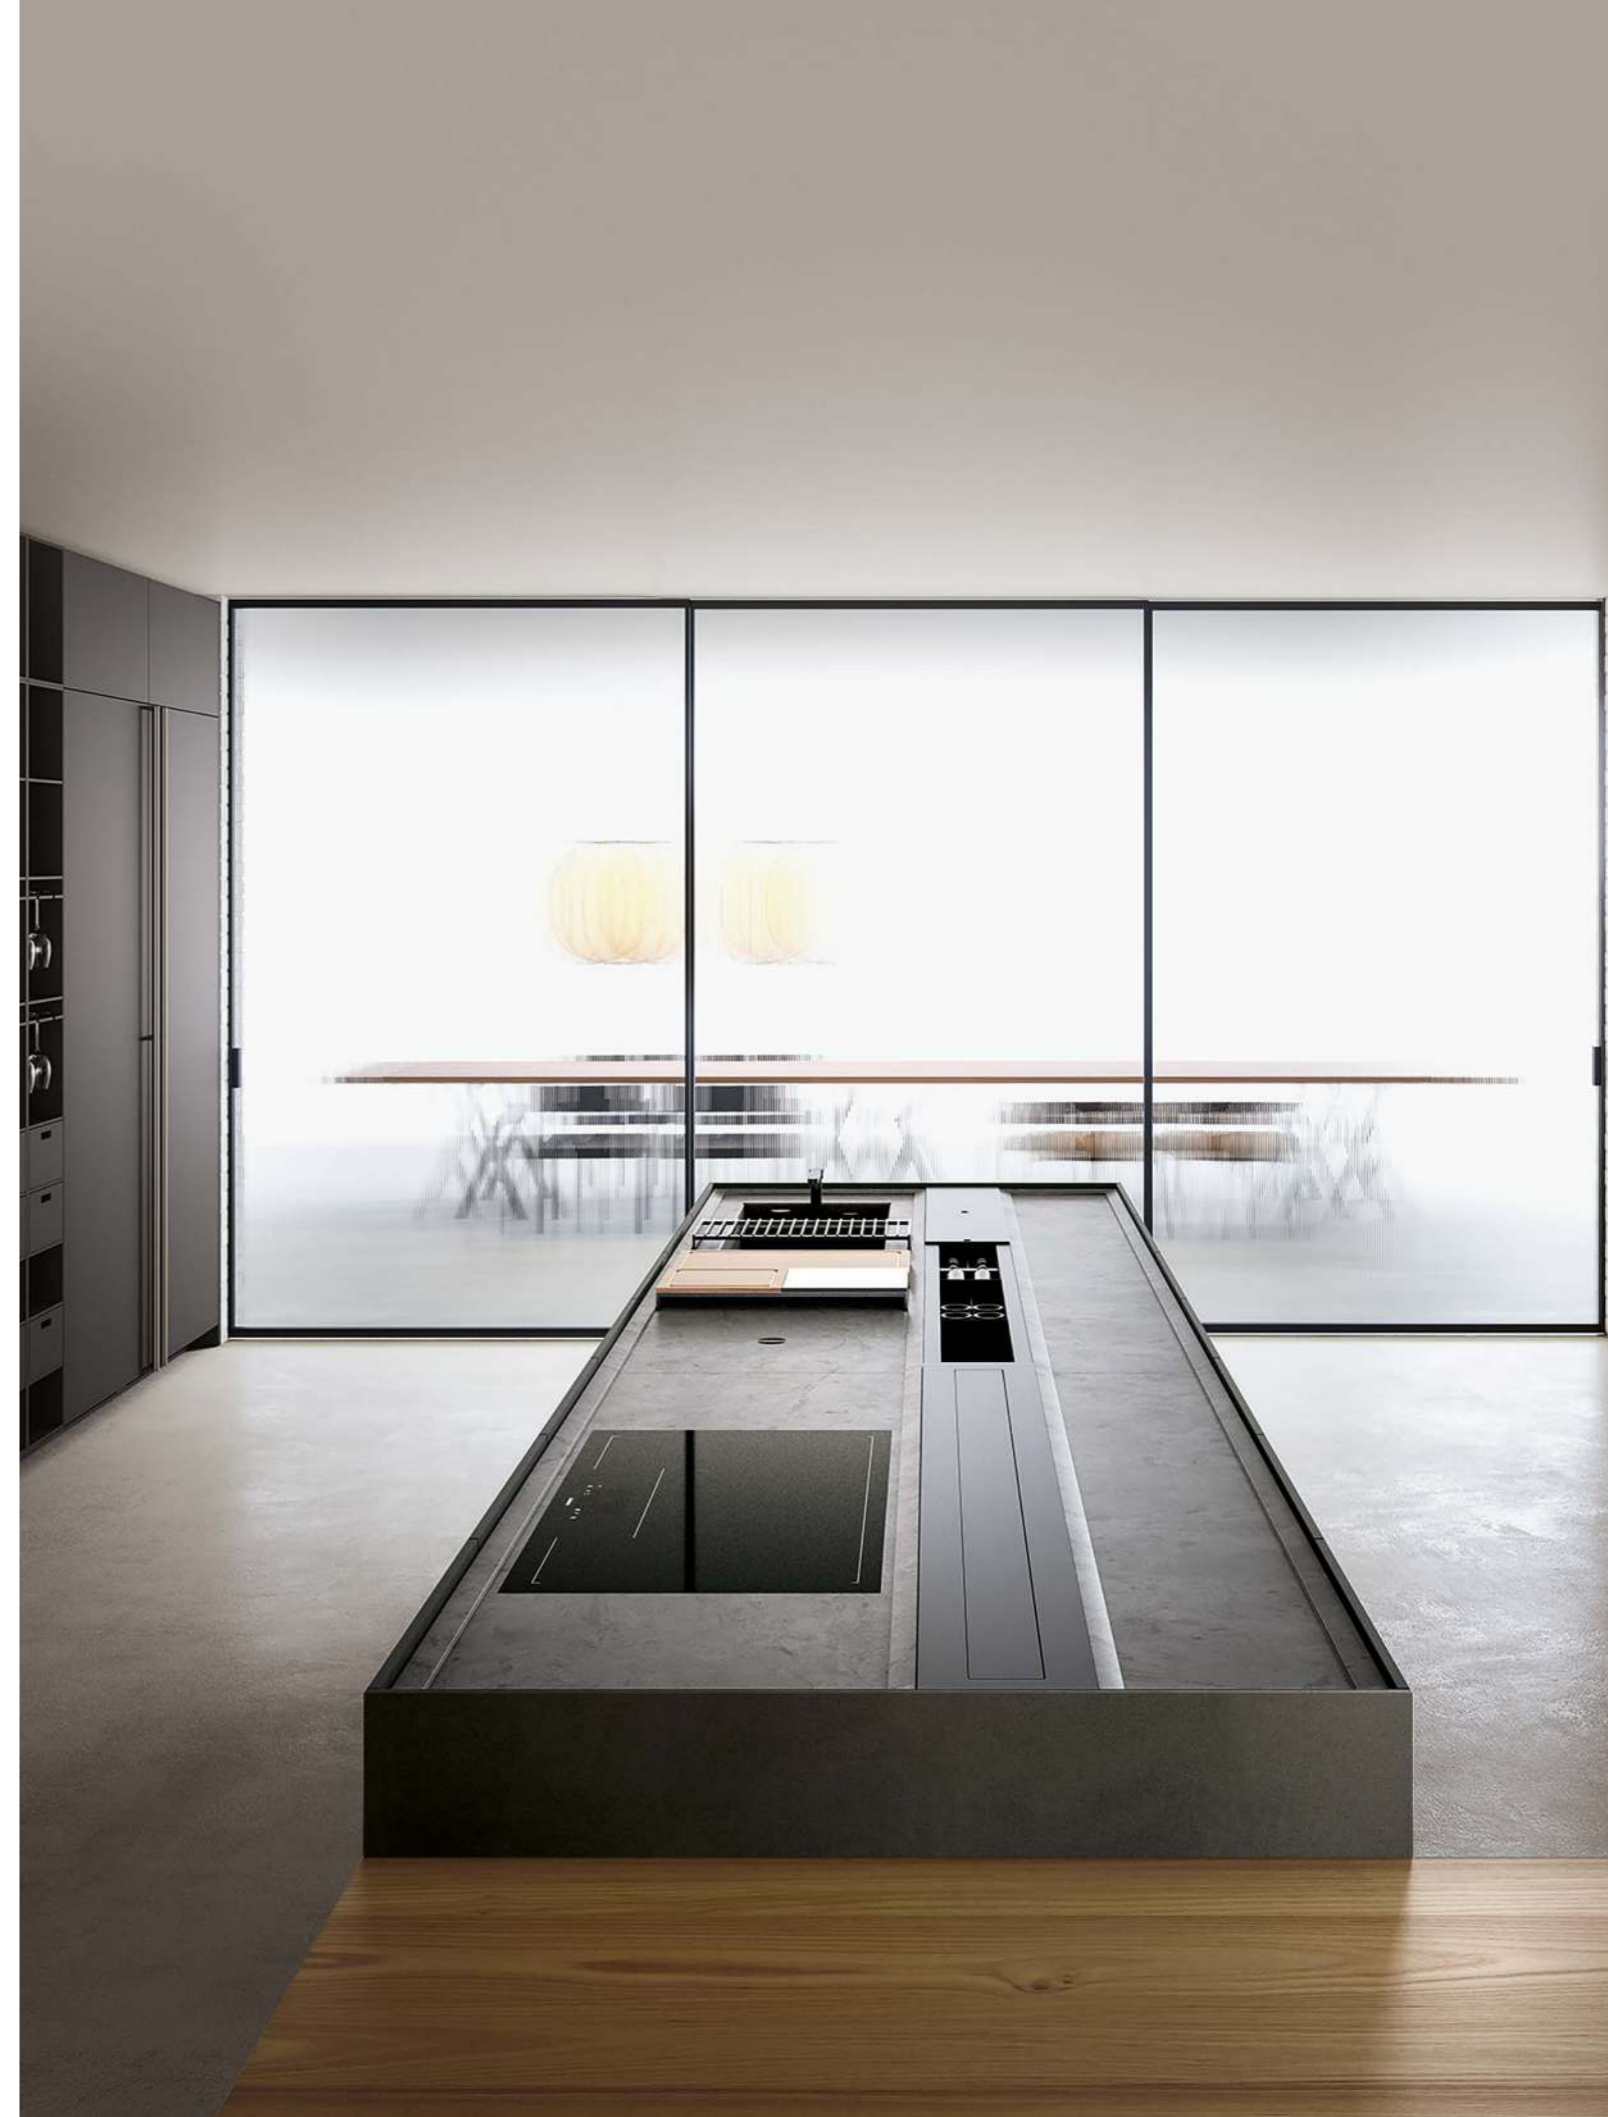

Combine Evolution / P. Lissoni
cabinets

Inside System Track /
P. Lissoni + CRS Boffi
equipped track

Hide / P. Lissoni + CRS Boffi
tall units

Mitica / M. Luca
ADL
doors system