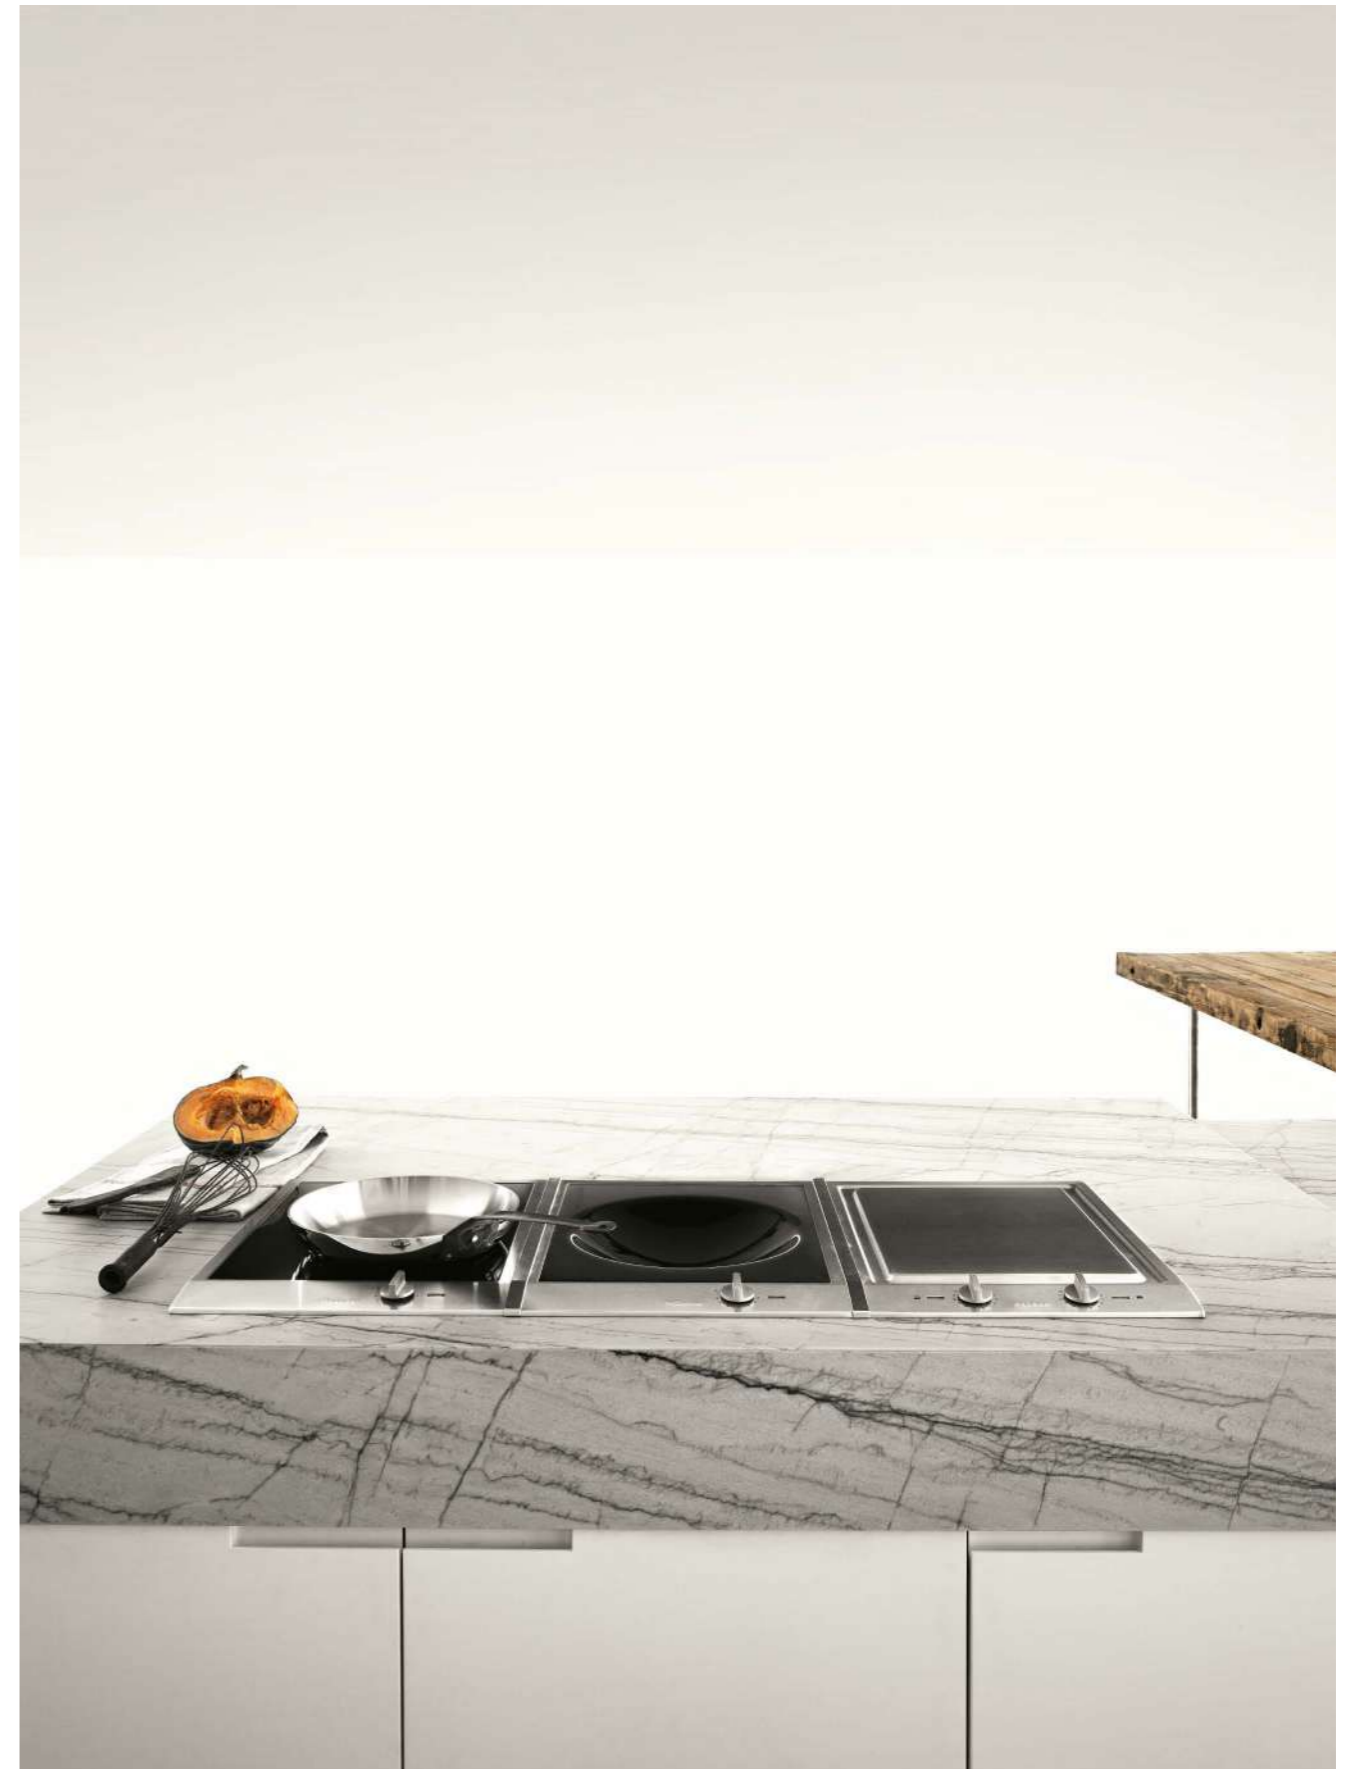

DUEMILAOTTO

Piero Lissoni

Duemilaotto / P. Lissoni
cabinets

Zone / P. Lissoni
storage system with X36 handle

Old Pinewood / CRS Boffi
peninsula

Duemilaotto / CRS Boffi
structure for peninsula

K2
K14
K21
Norbert Wangen